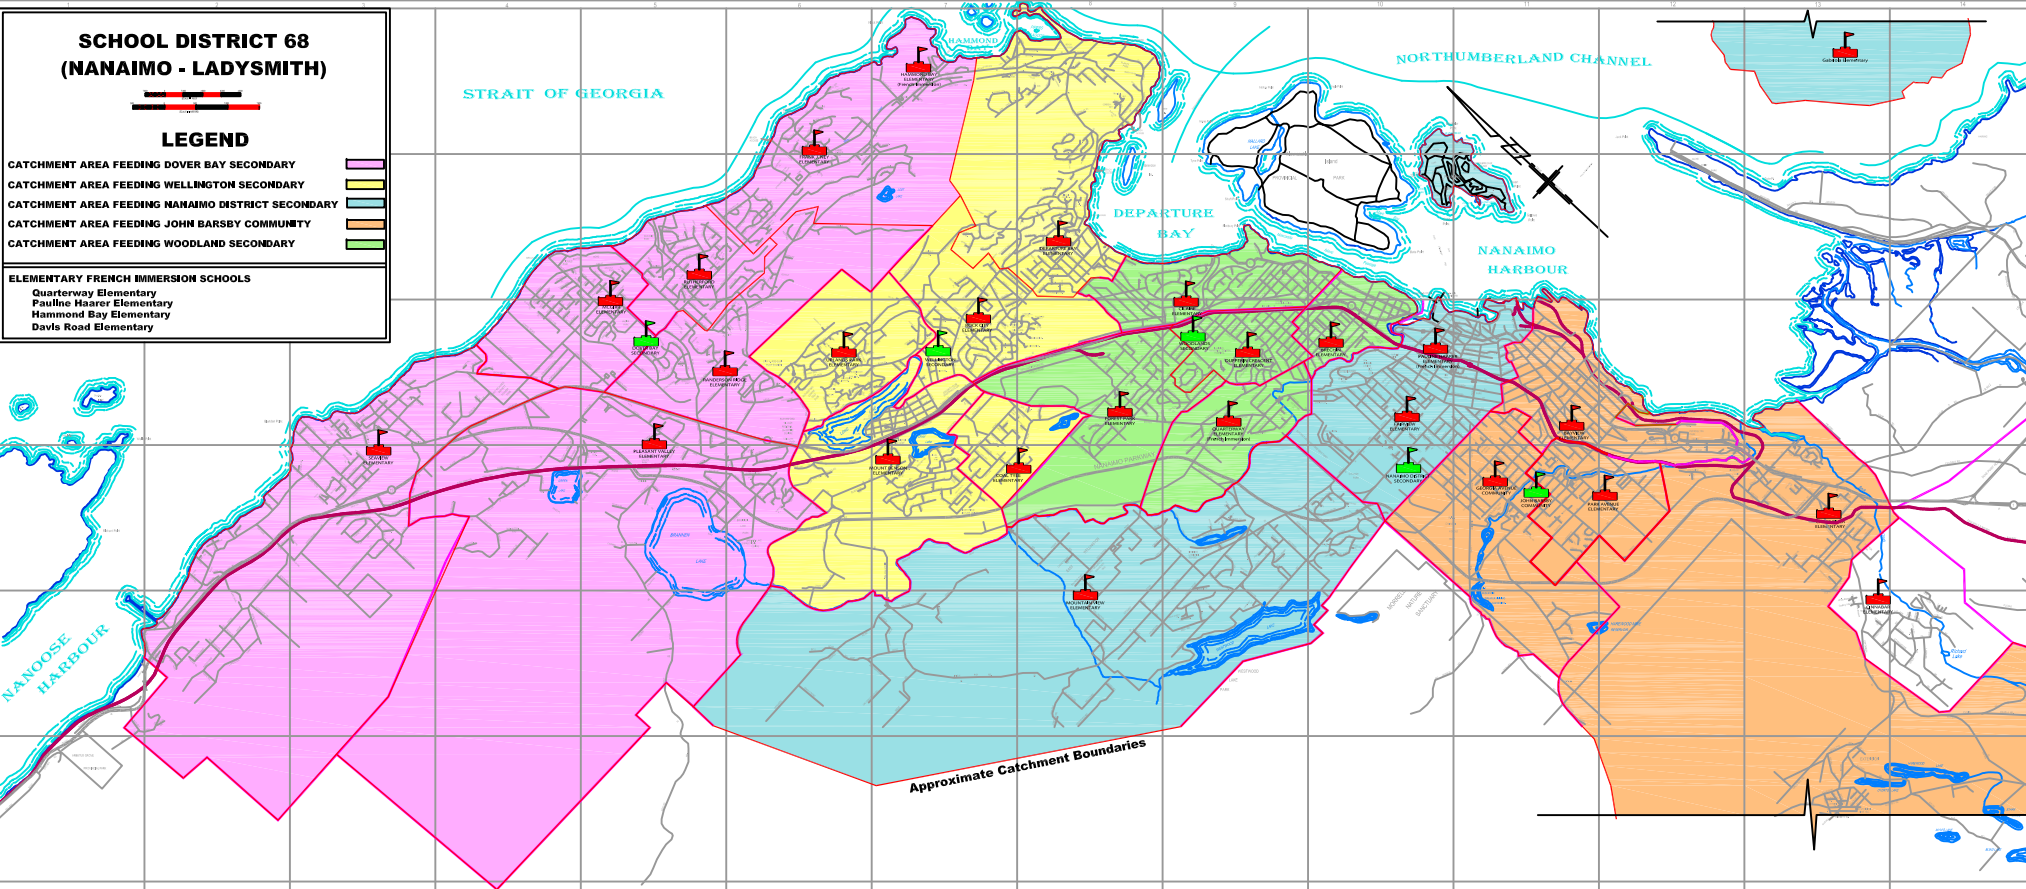

**SCHOOL DISTRICT 68
(NANAIMO - LADYSMITH)**

LEGEND

- CATCHMENT AREA FEEDING DOVER BAY SECONDARY
- CATCHMENT AREA FEEDING WELLINGTON SECONDARY
- CATCHMENT AREA FEEDING NANAIMO DISTRICT SECONDARY
- CATCHMENT AREA FEEDING JOHN BARSBY COMMUNITY
- CATCHMENT AREA FEEDING WOODLAND SECONDARY

- ELEMENTARY FRENCH IMMERSION SCHOOLS**
- Quarterway Elementary
 - Pauline Haarer Elementary
 - Hammond Bay Elementary
 - Davis Road Elementary

Approximate Catchment Boundaries

Current Catchments