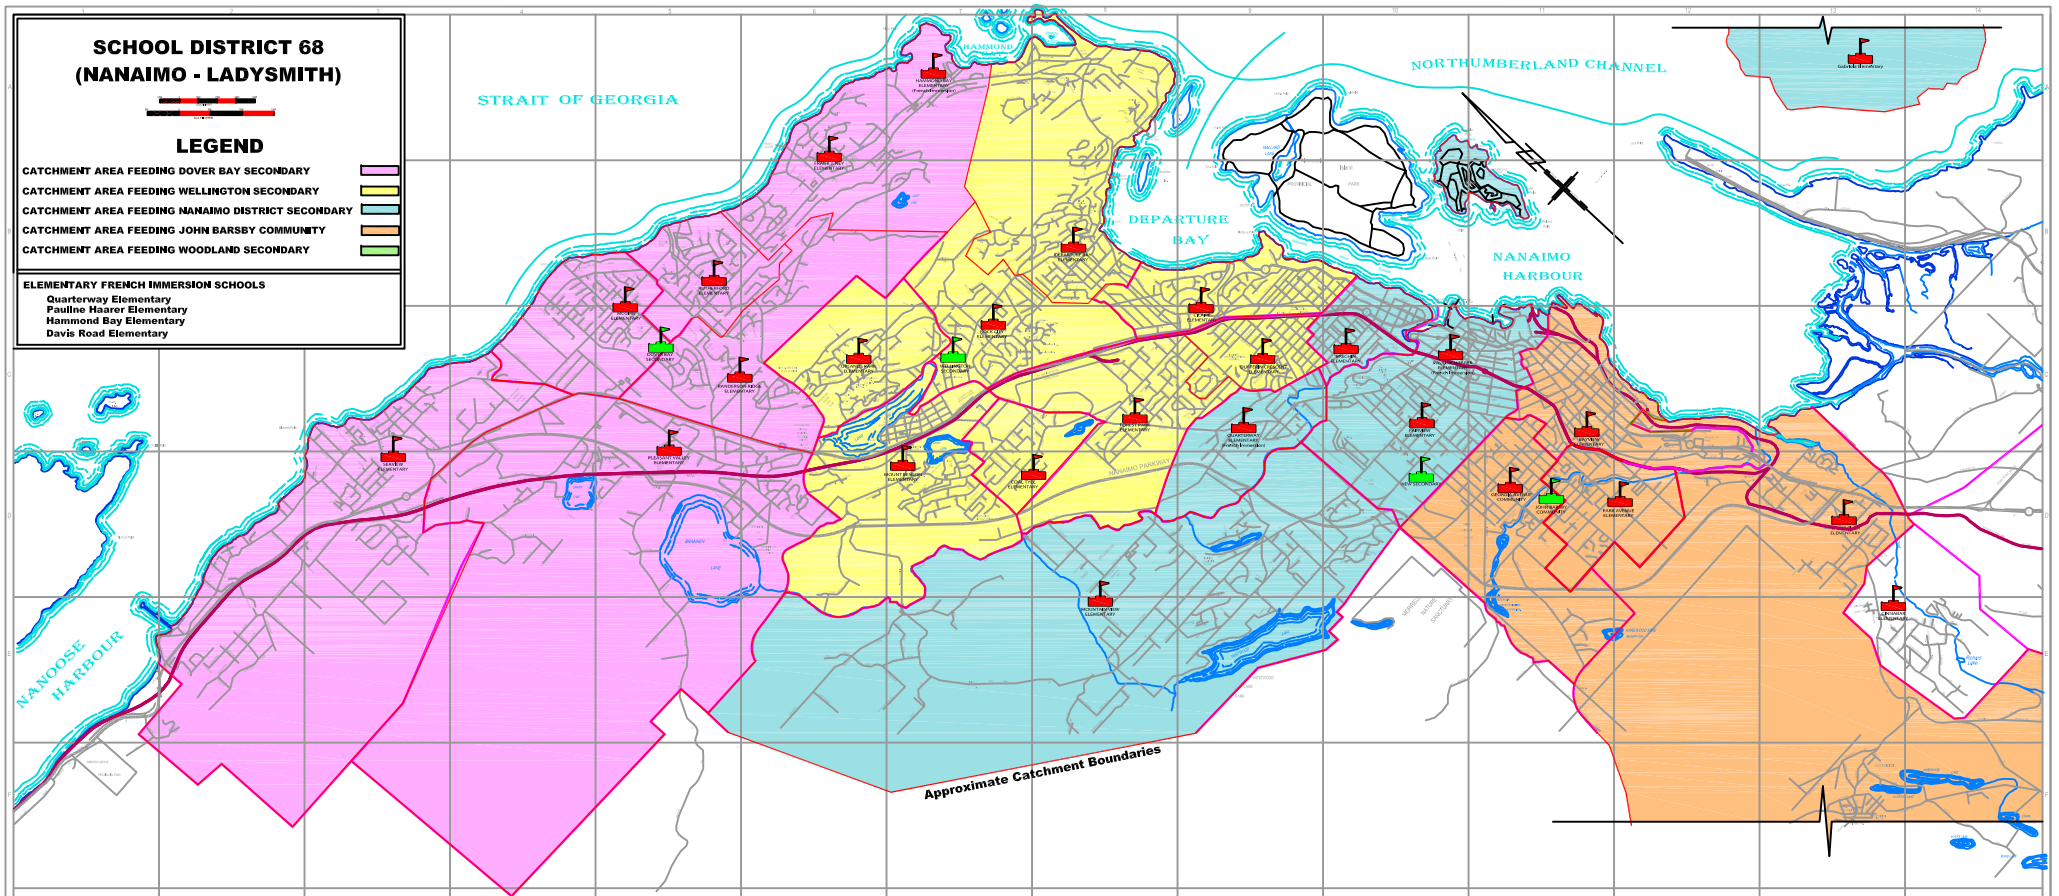

**SCHOOL DISTRICT 68
(NANAIMO - LADYSMITH)**

LEGEND

- CATCHMENT AREA FEEDING DOVER BAY SECONDARY
- CATCHMENT AREA FEEDING WELLINGTON SECONDARY
- CATCHMENT AREA FEEDING NANAIMO DISTRICT SECONDARY
- CATCHMENT AREA FEEDING JOHN BARSBY COMMUNITY
- CATCHMENT AREA FEEDING WOODLAND SECONDARY

ELEMENTARY FRENCH IMMERSION SCHOOLS

Approximate Catchment Boundaries

Catchments: new school at NDSS site