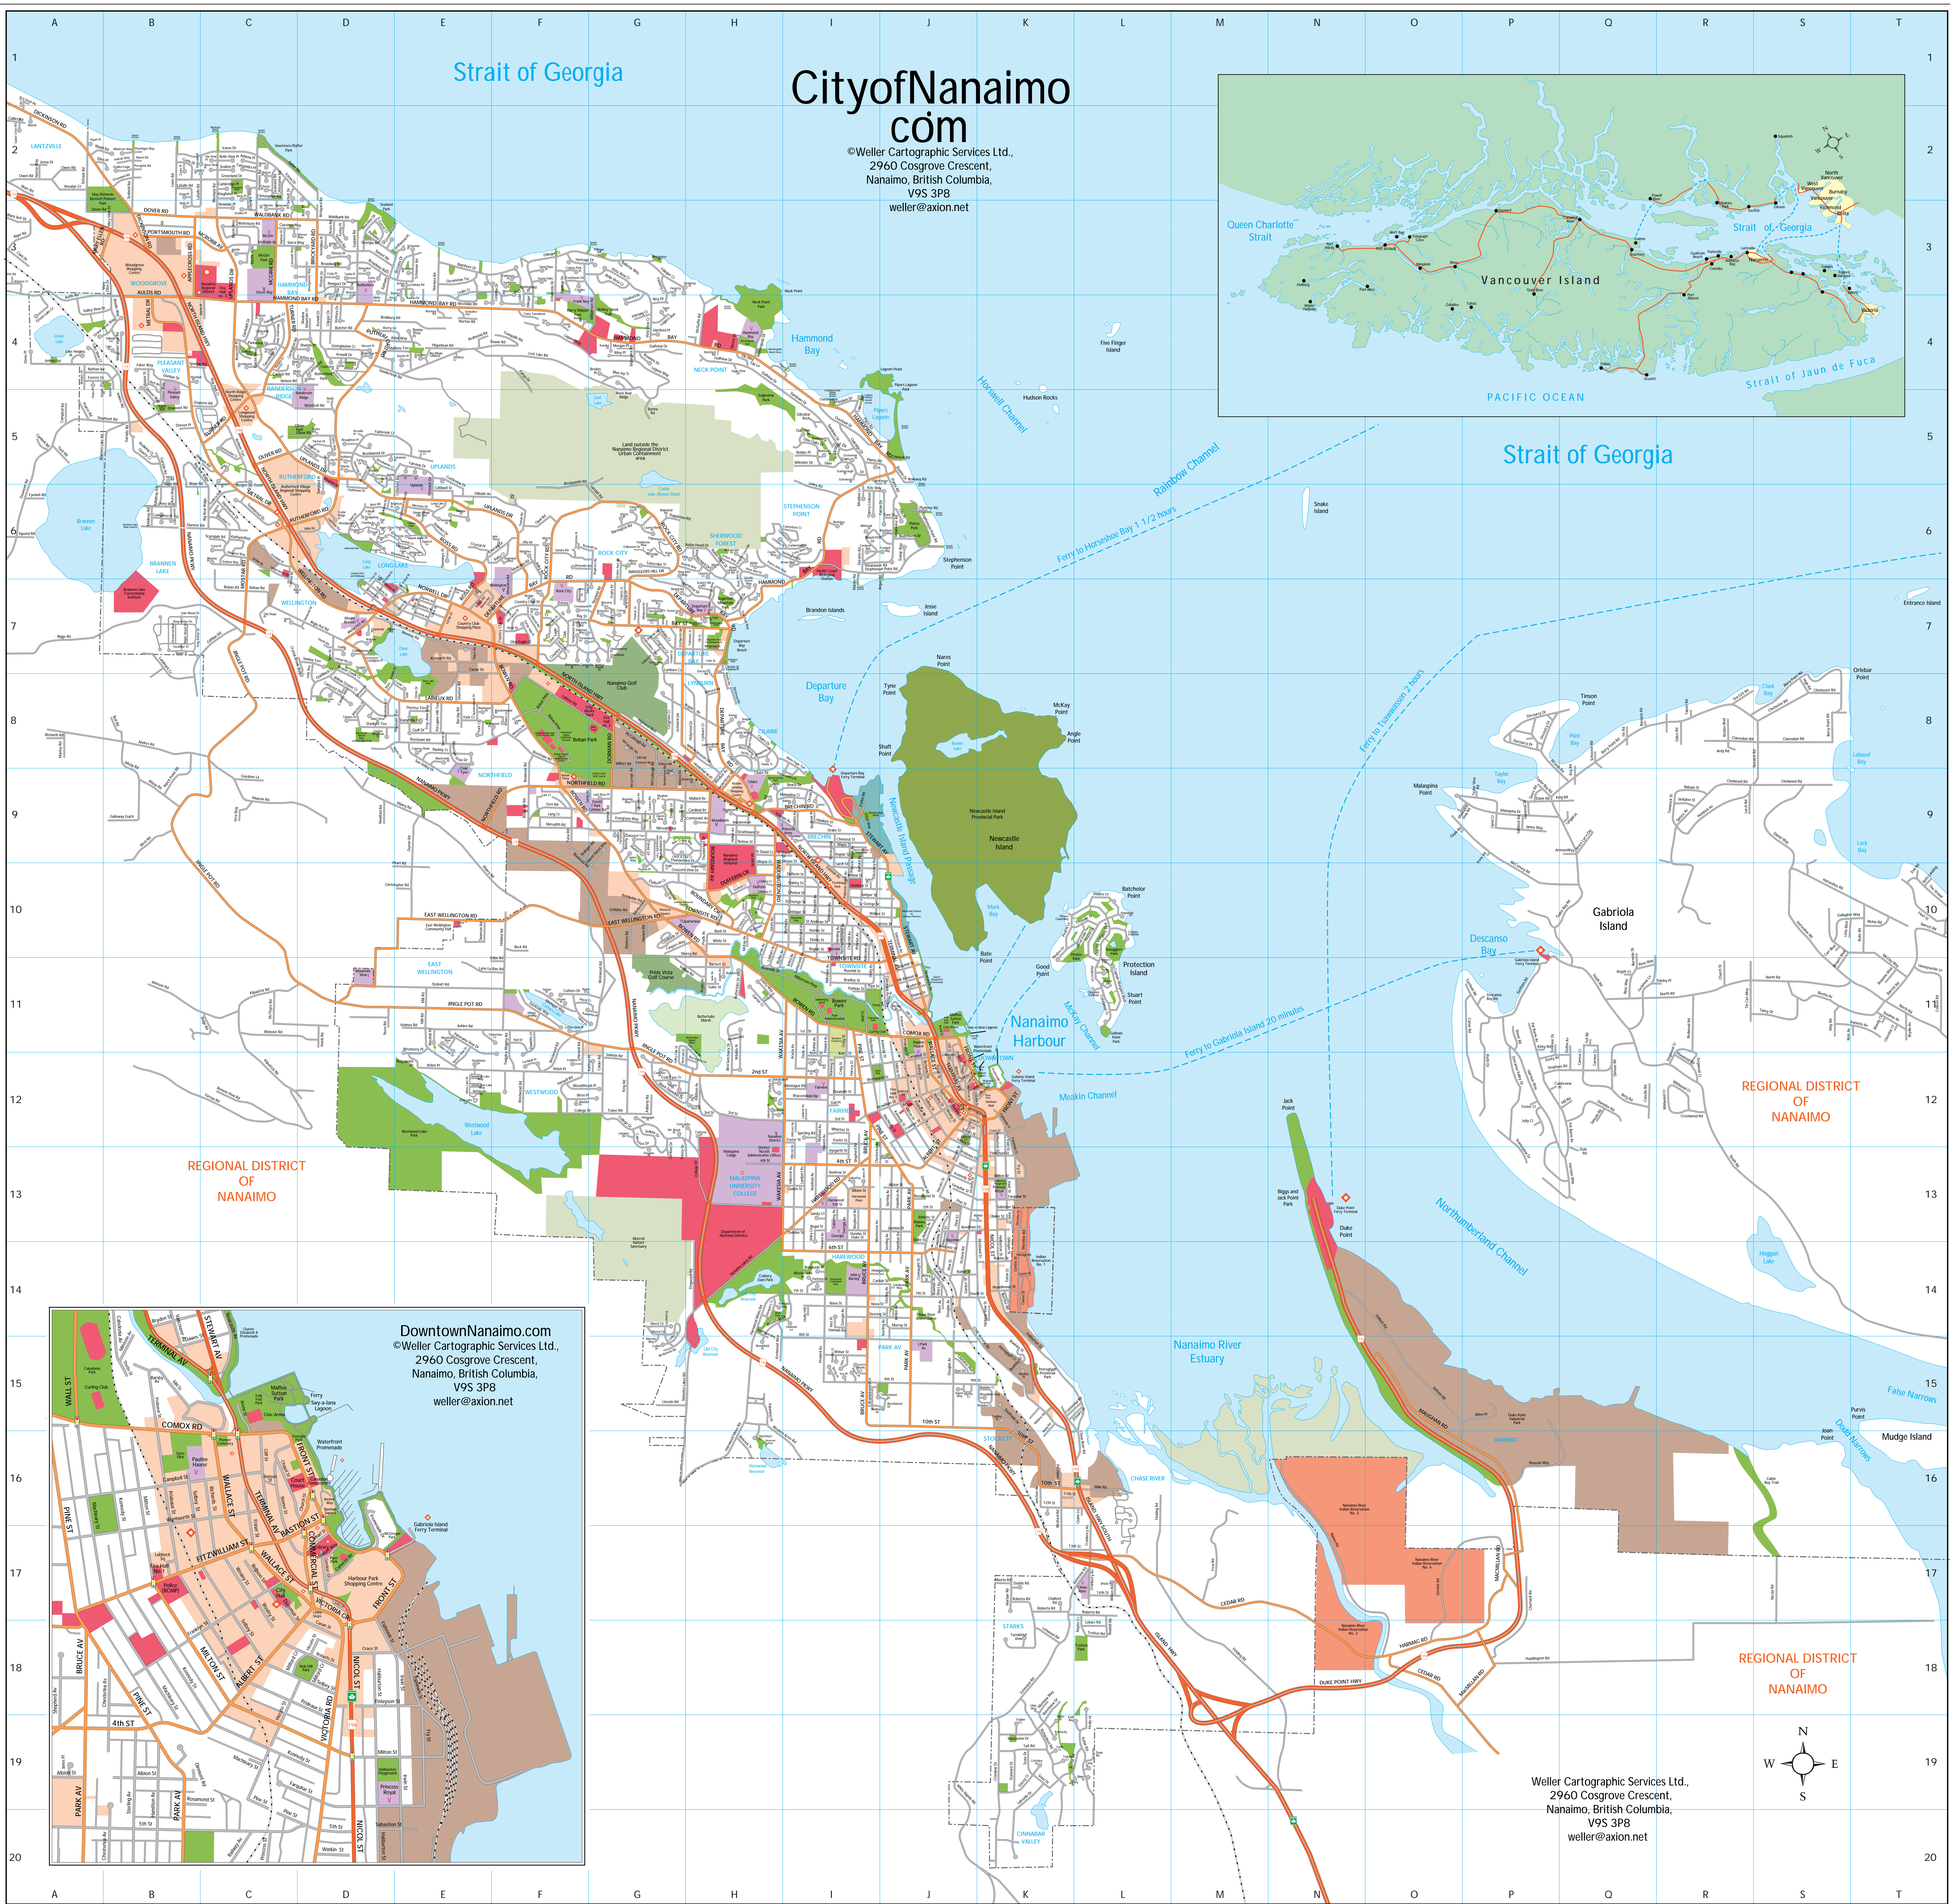

Strait of Georgia

# City of Nanaimo .com

©Weller Cartographic Services Ltd.,  
2960 Cosgrove Crescent,  
Nanaimo, British Columbia,  
V9S 3P8  
weller@axion.net

Strait of Georgia

REGIONAL DISTRICT OF NANAIMO

REGIONAL DISTRICT OF NANAIMO

# Legend

	Commercial
	Institutional
	Education
	Industrial
	Marine industrial
	First Nations land
	City park
	Provincial park
	Private recreational area
	Land outside the UCB*
	Nature reserve
	Cemetery